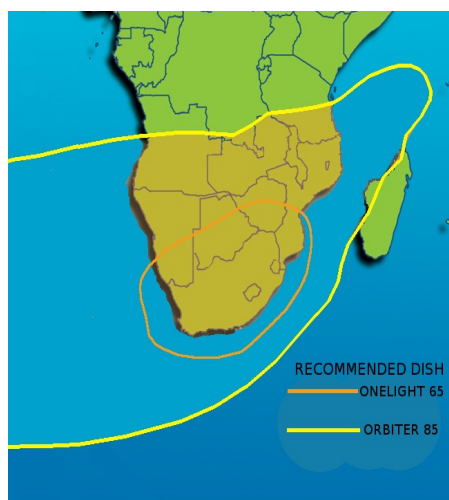

ATTENTION

We are looking to appoint permanent dealers, spread around Southern Africa to do sales and fitments of our range of Alden satellite dishes:

- Onelight automatic satellite dish – 65cm
- Gosat manual satellite dish – 65cm
- Orbiter automatic satellite dish – 85 cm

Orbiter automatic satellite, 85 cm, dish provides for more / better coverage in Southern Africa. All satellite dishes are fully DSTV compatible and operates purely on 12volt.

Very easy to install and fitment takes about 2 hours, depending on vehicle.

We will be offering dealer prices to all appointed dealers and we will assist dealers in advertising of all Alden products.

All possible dealer agents, with fitment centres, should consider this option, due to the fast growing need for these products on motorhomes and caravans.

Please consider this option and if you are interested, please get in contact with us at your earliest convenience.

Please be so kind to ask for Victor or Gillian when you phone the number below.